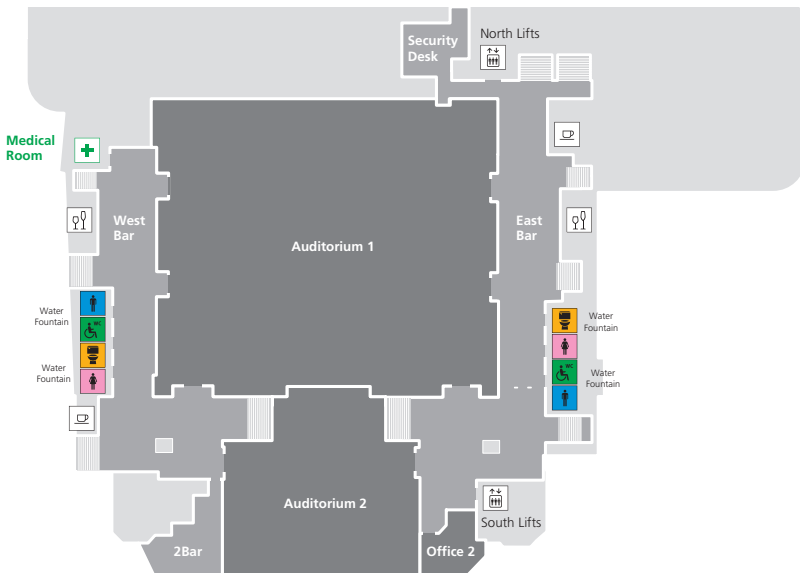

To car parks and shopping centre